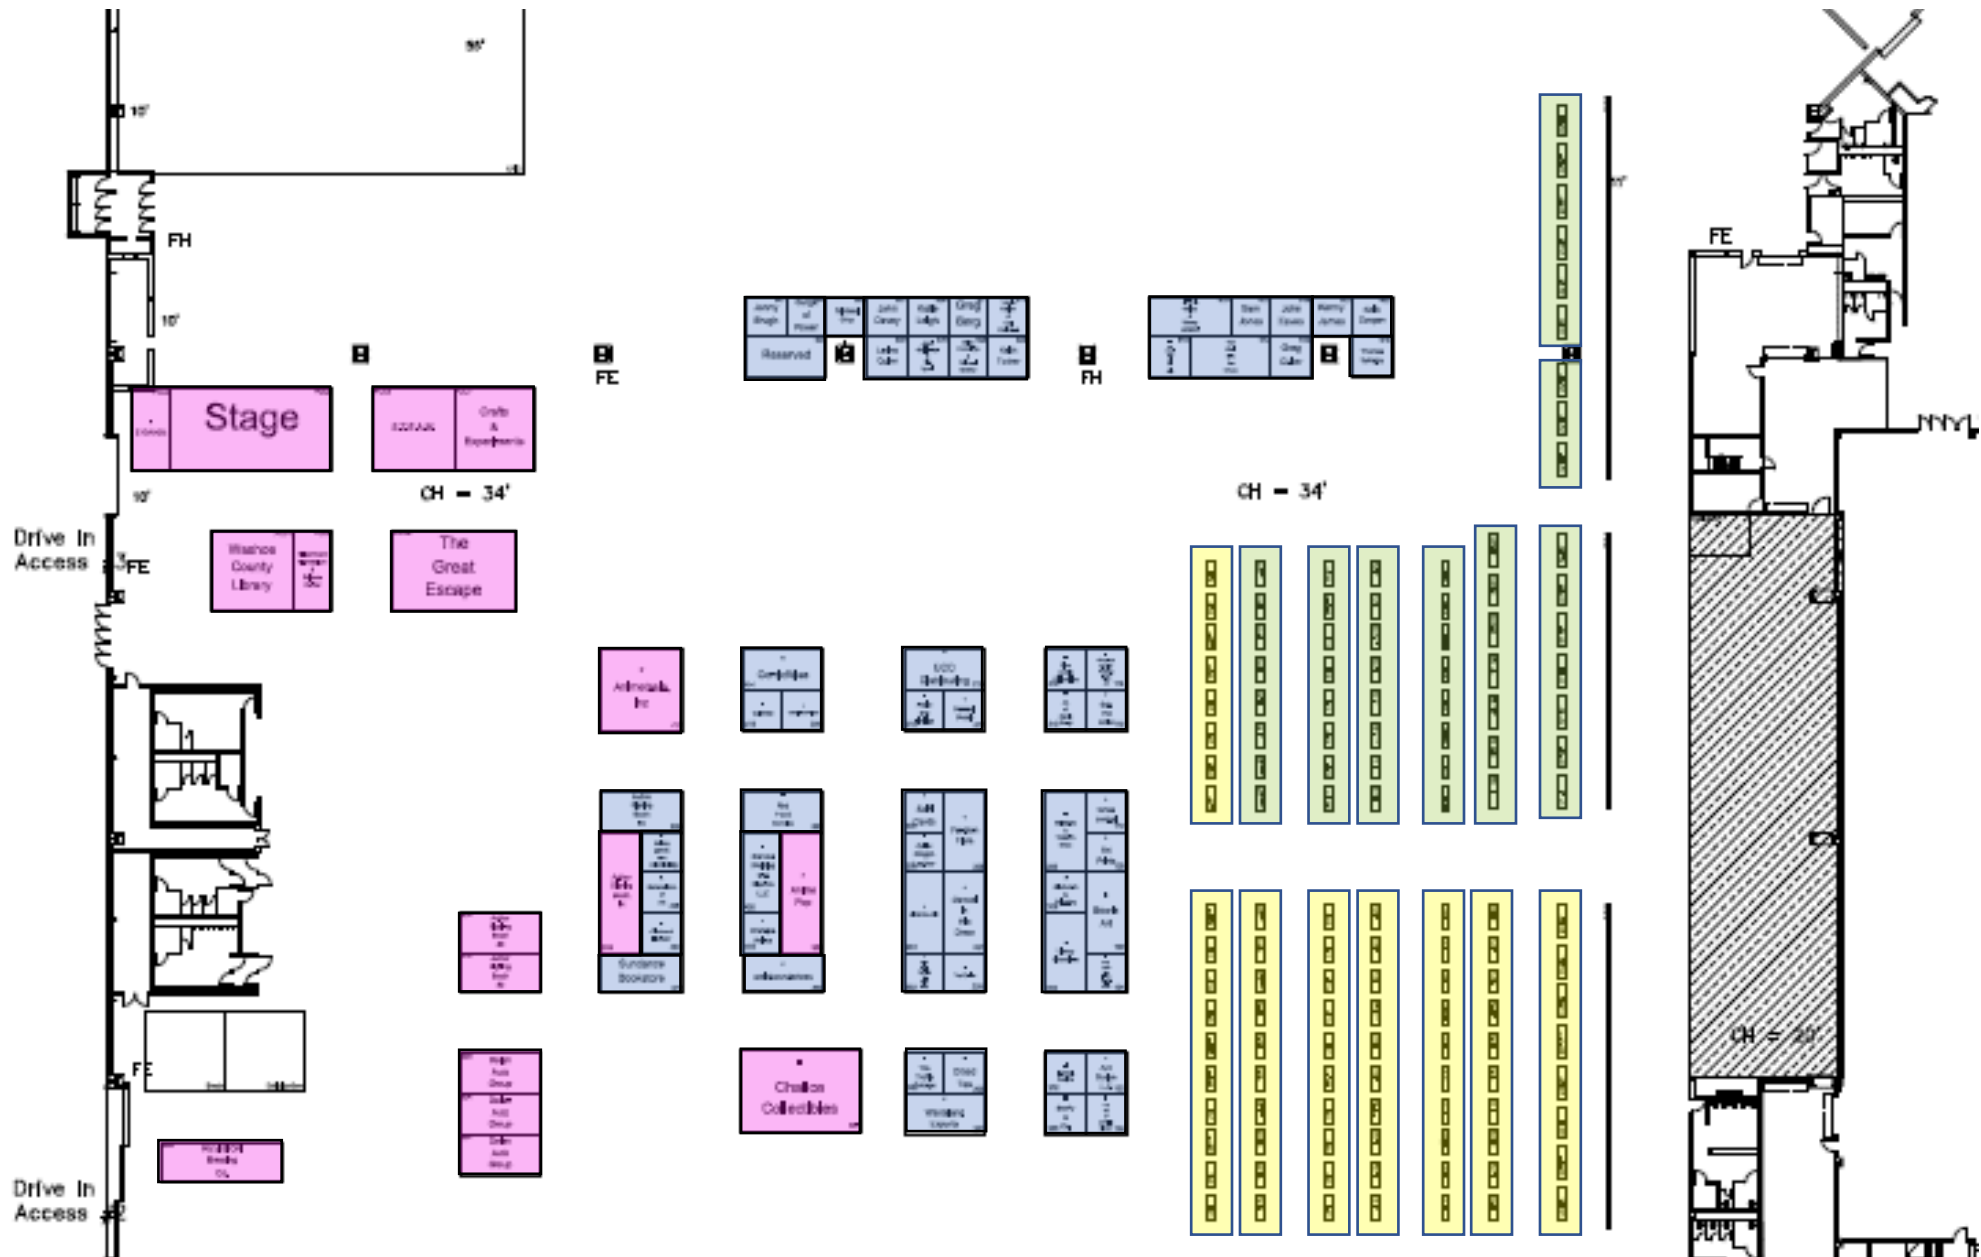

RENO POP CULTURE CON 2019 - TARGETED MOVE-IN MAP

Wednesday, November 6, 2019: 2:00 PM – 4:00 PM (Booths 400 sq. ft. or MORE)

Wednesday, November 6, 2019: 4:00 PM – 6:00 PM (Booths 399 sq. ft. or LESS)

Thursday, November 7, 2019: 8:00 AM – 12:00 PM (AM Table Space)

Thursday, November 7, 2019: 12:30 PM – 4:00 PM (PM Table Space)

RENO POP CULTURE CON 2019 - TARGETED MOVE-IN MAP

- Wednesday, November 6, 2019: **2:00 PM – 4:00 PM (Booths 400 sq. ft. or MORE)**
- Wednesday, November 6, 2019: **4:00 PM – 6:00 PM (Booths 399 sq. ft. or LESS)**
- Thursday, November 7, 2019: **8:00 AM – 12:00 PM (AM Table Space)**
- Thursday, November 7, 2019: **12:30 PM – 4:00 PM (PM Table Space)**

Wednesday, November 6, 2019: 2:00 PM – 4:00 PM

PCC1	411
PCC2	502
PCC3	504
PCC4	506
PCC5	508
PCC6	510
PCC7	512
301	514
305	

Wednesday, November 6, 2019: 4:00 PM – 6:00 PM

100	300	604
102	302	605
104	303	606
106	304	607
108	306	608
110	307	609
112	308	610
114	309	611
200	310	612
201	401	615
202	403	616
203	404	617
204	405	618
205	406	619
206	407	621
207	409	623
208	412	
209	414	
210	600	
211	601	
212	602	
213	603	